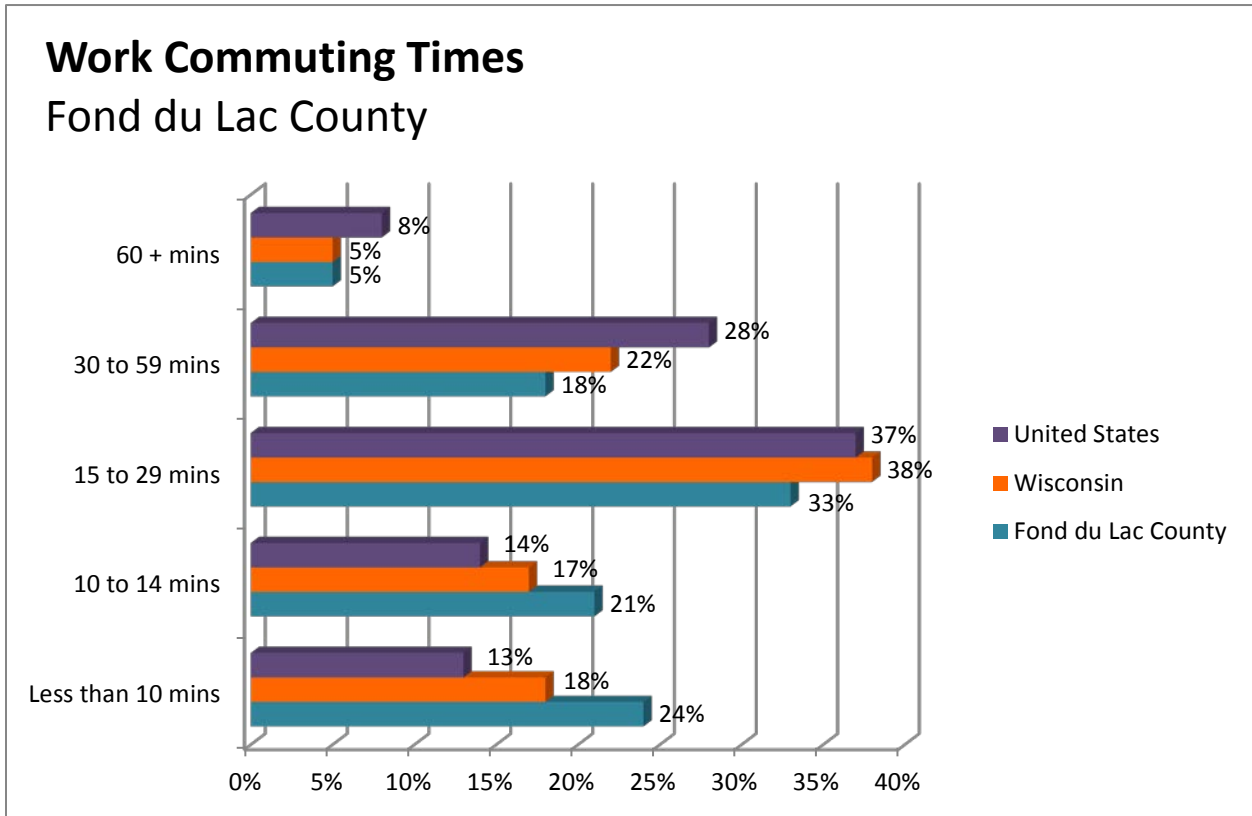

## Commuting Patterns

## **What does it mean and why is it important?**

Commuting patterns of workers show how mobile a workforce is in a community or county. In other words, how far do people living in a given area travel to work?

Locally, the highest percentage of workers travel between 15-29 minutes to work, which would keep them primarily within the county or to a neighboring county. Fond du Lac County also has a high percentage of workers traveling less than 10 minutes indicating many live and work in the same community. Overall, our workers commute less than the state or U.S. average at 20.1 mins vs. 21.8 and 25.7 respectively.